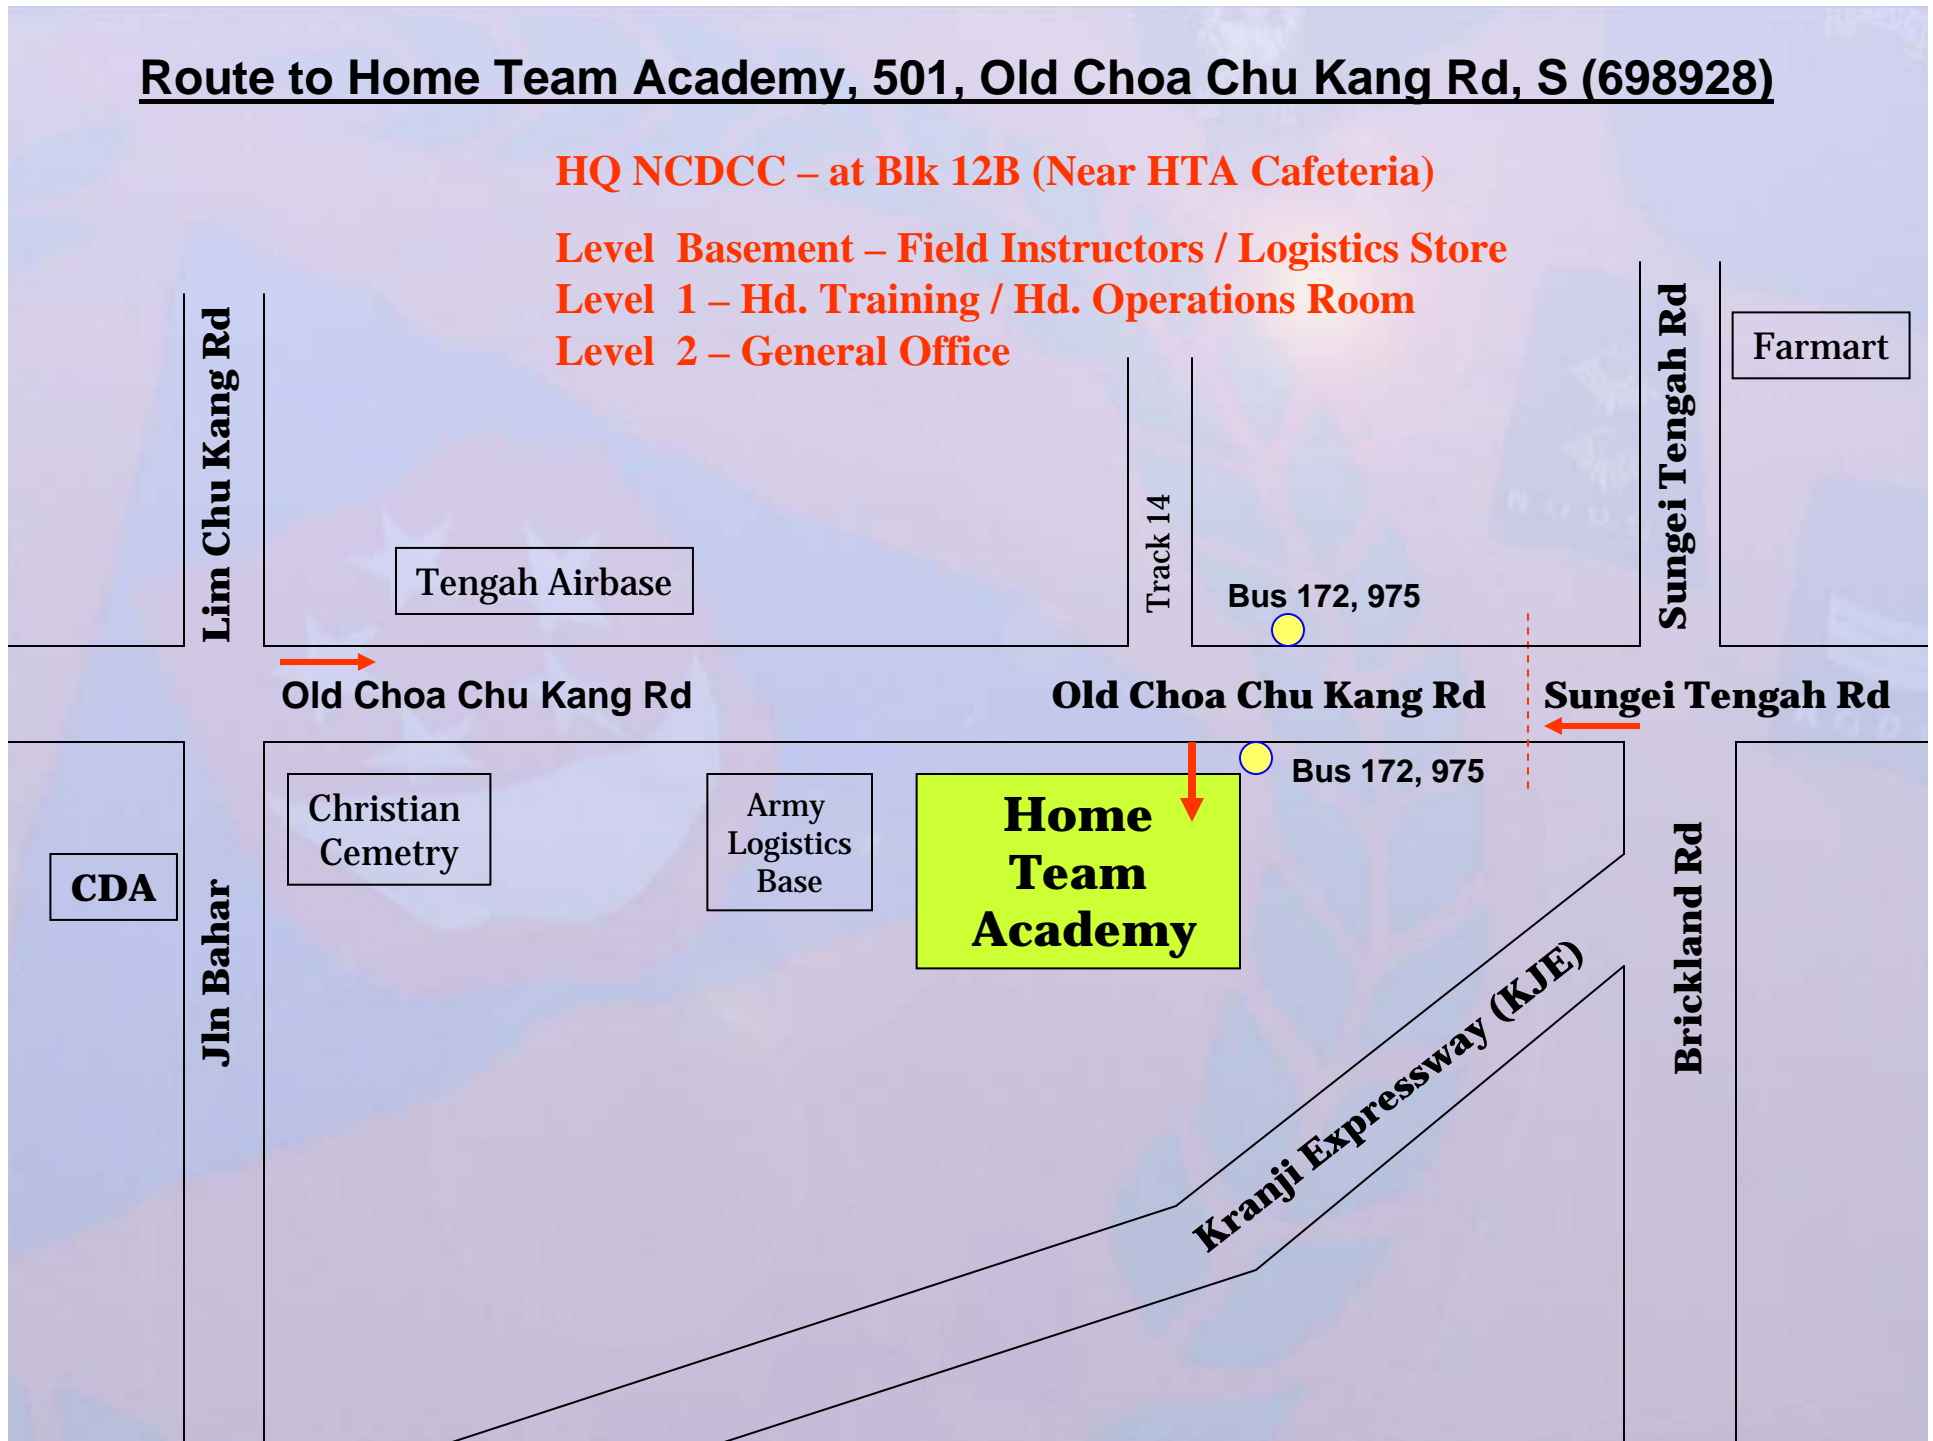

Route to Home Team Academy, 501, Old Choa Chu Kang Rd, S (698928)

HQ NCDCC – at Blk 12B (Near HTA Cafeteria)

Level Basement – Field Instructors / Logistics Store

Level 1 – Hd. Training / Hd. Operations Room

Level 2 – General Office

Directional Map to Home Team Academy

501 Old Chua Chu Kang Road S(698928)